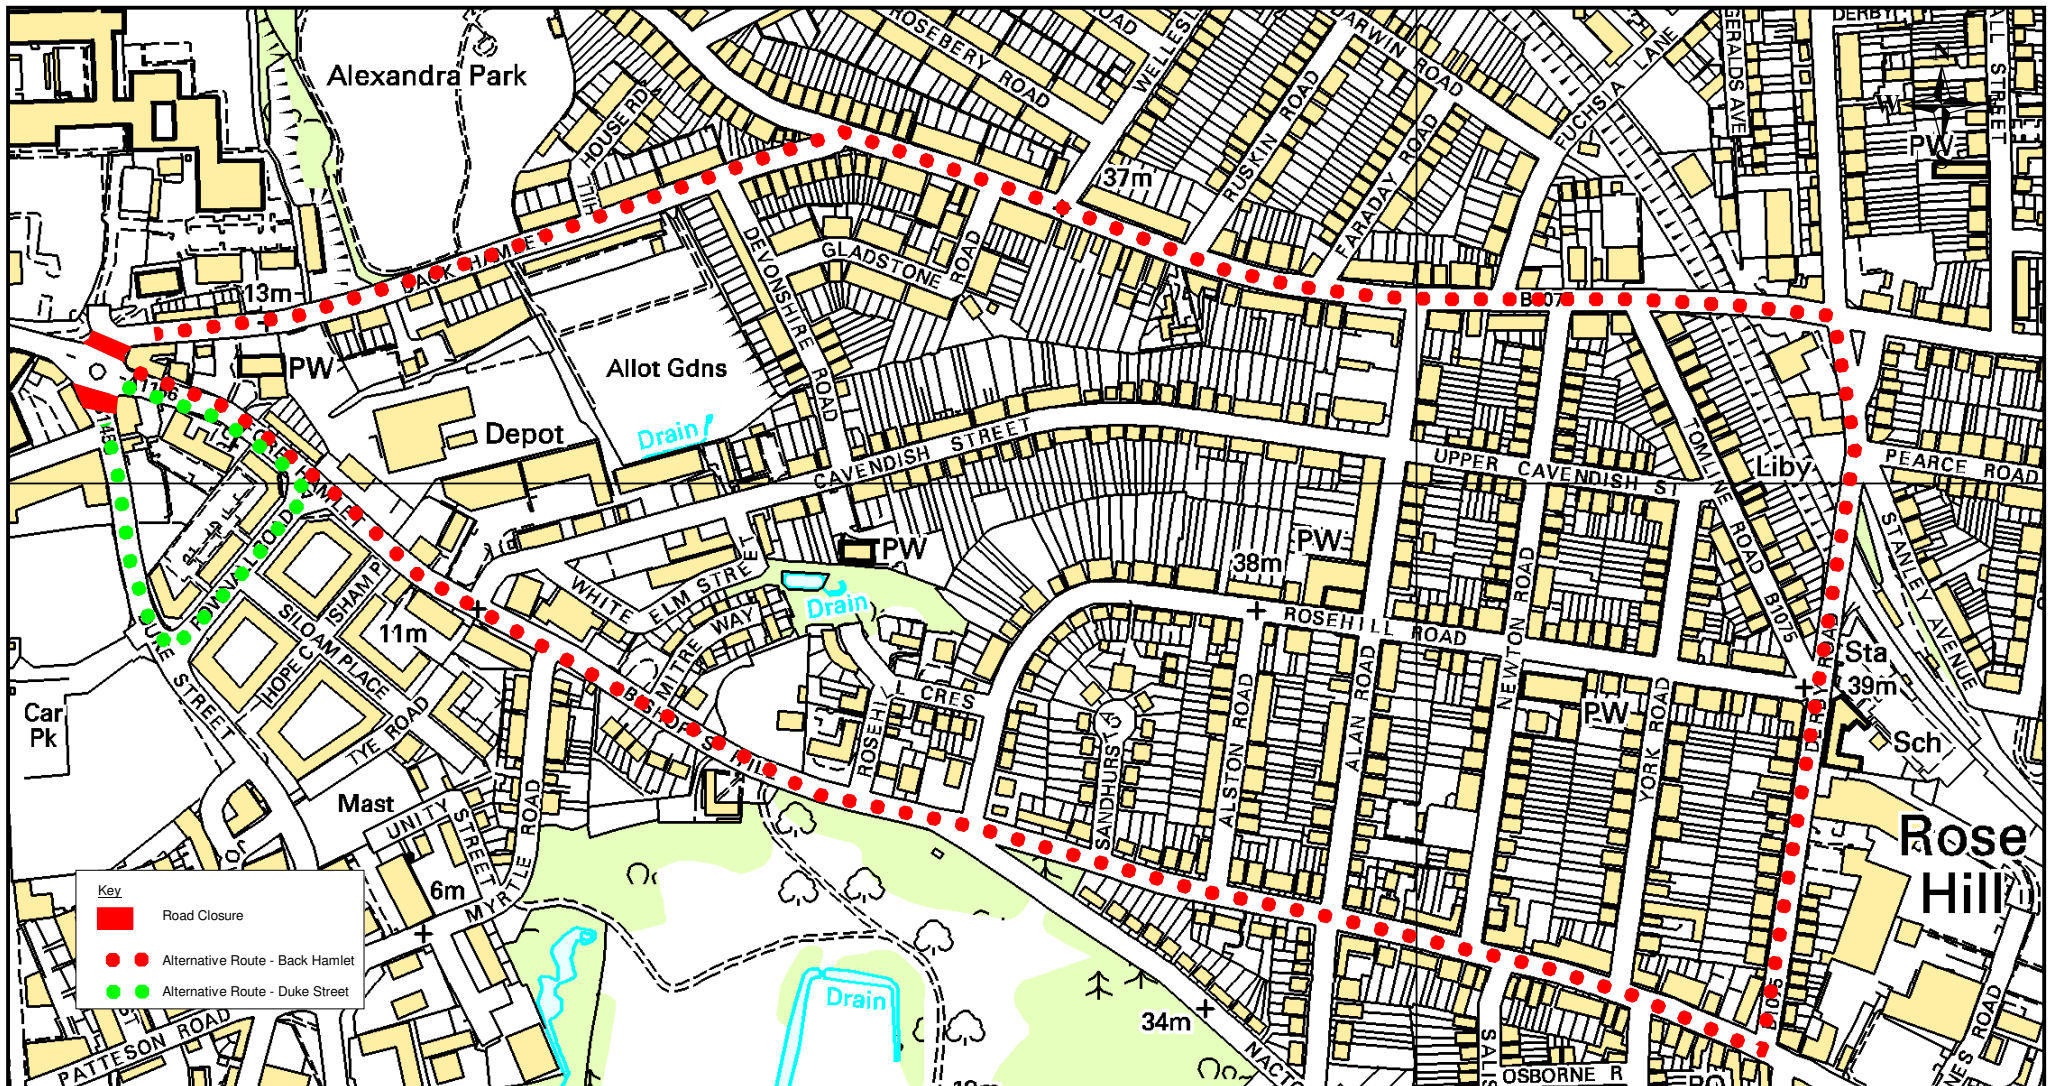

Lucy Robinson, Director of Environment & Transport
 Endeavour House, 8 Russell Road, Ipswich, Suffolk. IP1 2BX.

Scale 1:1000

© Crown Copyright. All rights reserved.
 Suffolk County Council Licence No. 100023395 2010

PRODUCED BY

CHECKED BY

DRAWING No.

DATE
 12/07/2010

Key

- Road Closure
- Alternative Route - Back Hamlet
- Alternative Route - Duke Street

**Suffolk
County Council**

Lucy Robinson, Director of Environment & Transport
Endeavour House, 8 Russell Road, Ipswich, Suffolk. IP1 2BX.

Scale 1:5000

© Crown Copyright. All rights reserved.
Suffolk County Council Licence No. 100023395 2010

**Temporary Road Closure
Duke Street and Back Hamlet
Ipswich**

PRODUCED BY AB

CHECKED BY

DRAWING No.

DATE
09/07/2010